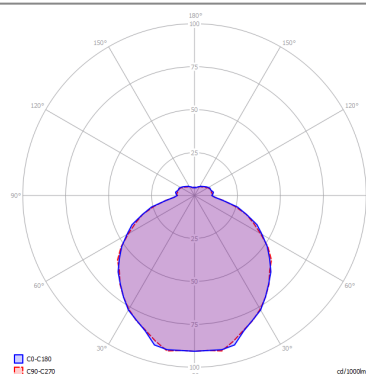

KELLY

Large Sphere 80

FEATURES

- Frame:** Metal
- Diffusor:** Glass
- Dimmable:** Yes
- Dimmer:** Not Included
- Bulb:** Not Included

BULB

-  **E27 Classic A60** 4 x max 46W eco
- or _____
-  **E27 CFL [compact]** 4 x max 23W
- or _____
-  **E27 LED** 4 x max available

SPECIFICATION SHEET

CERTIFICATION

PHOTOMETRIC CURVE

FRAME

-  Coppery Bronze
-  Matte White 9010

DIFFUSOR

-  Glossy White
-  Glossy White

LED COLOUR