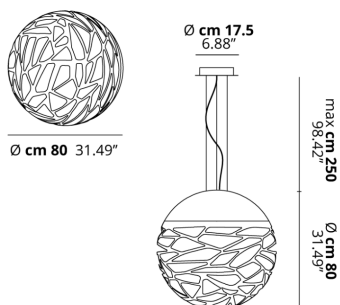

KELLY

Large Sphere 80

FEATURES

- Frame:** Metal
- Diffusor:** Glass
- Dimmable:** Yes
- Dimmer:** Not Included
- Bulb:** Not Included

BULB

-  **E27 Classic A60** 4 x max 46W eco
- or _____
-  **E27 CFL [compact]** 4 x max 23W
- or _____
-  **E27 LED** 4 x max available

SPECIFICATION SHEET

CERTIFICATION

PHOTOMETRIC CURVE

FRAME

-  Coppery Bronze
-  Matte White 9010

DIFFUSOR

-  Glossy White
-  Glossy White

LED COLOUR